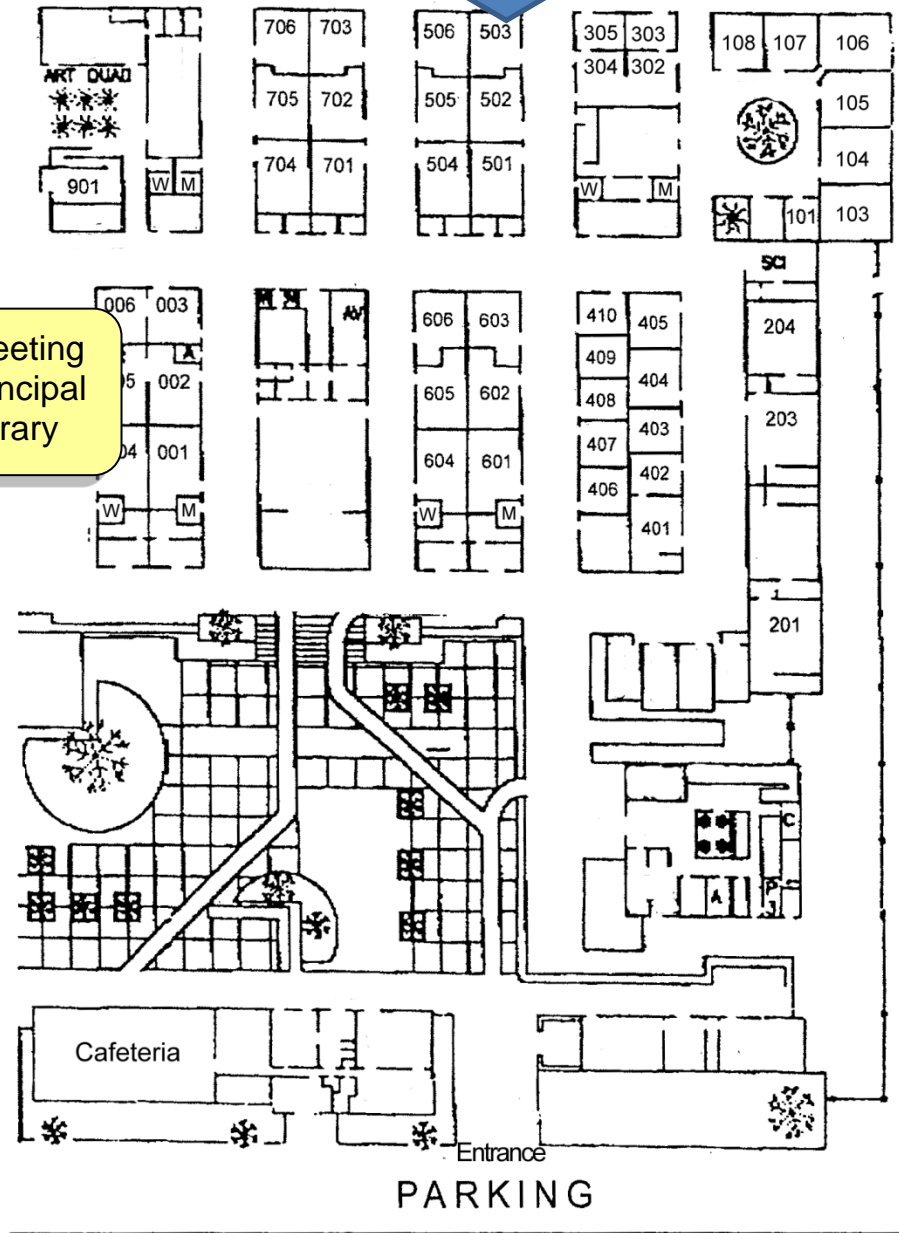

國語語文學校 Mandarin Language and Cultural Center (2019-2020)
Saratoga Campus Classroom Allocation

OFFICE

PARKING

South

Class Hours
Chinese class 9:20 am -11:30am
Cultural class 11:40am -12:30pm

Saratoga High School
20300 Herriman Dr
Saratoga, CA.95070

To contact
Tel:408-441-9114

8/24 Meeting
with Principal
At Library

Chinese Class					
Class	Room	Class	Room	Class	Room
PK-1	406	G4-1	105	G9	002
PK-2	603	G4-2	701	CFL1-1	504
K-1	407	G5-1	604		
K-2	408	G5-2	605	CFL 2-1	506
G1-1	409	G6-1	108	CFL2-2	505
G1-2	410	G6-2	302	CFL 3	702
G2-1	405	G7-1	606	CFL 4	704
G2-2	501	G7-2	601	CFL 5	705
G3-1	103	G8-1	001	CFL 6	706
G3-2	104	G8-2	003	CFL 7	106

Cultural Class					
Class	Room	Class	Room	Class	Room
Science	603	Goe	506	心算	501
認字閱讀	410	寫作 1	405	寫作 2	706
office	503				

Saratoga-Sunnyvale Ave.

Herriman Drive

North